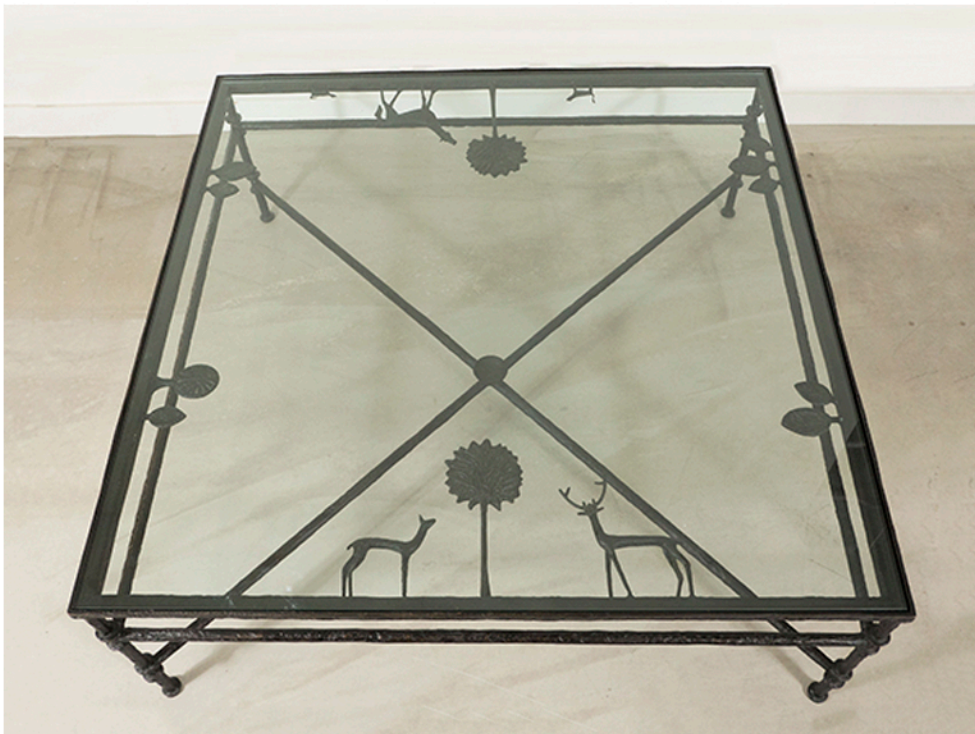

CAROLE GRATALE INCORPORATED

#4555 Giacometti Inspired Elements Coffee Table
Size: 44" square x 18" H
Patinated Bronze/Inset Glass Top

www.carolegratale.com

phone: 212-230-1755

fax: 212-230-1324