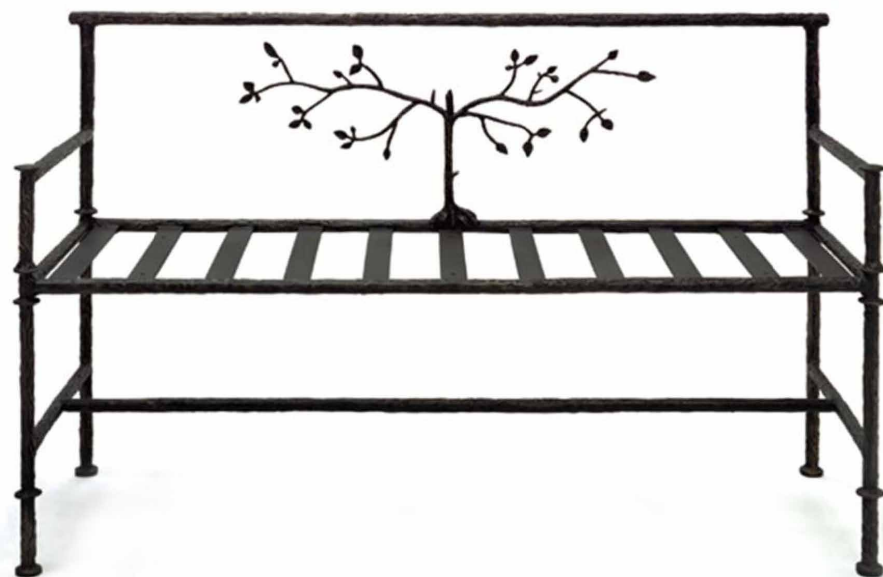

CAROLE GRATALE INCORPORATED

#1933 Giacometti Inspired Tree of Life Settee

Size: 48"W x 18"D x 30"H

Patinated Bronze Base

www.carolegratale.com

phone: 212-230-1755

fax: 212-230-1324