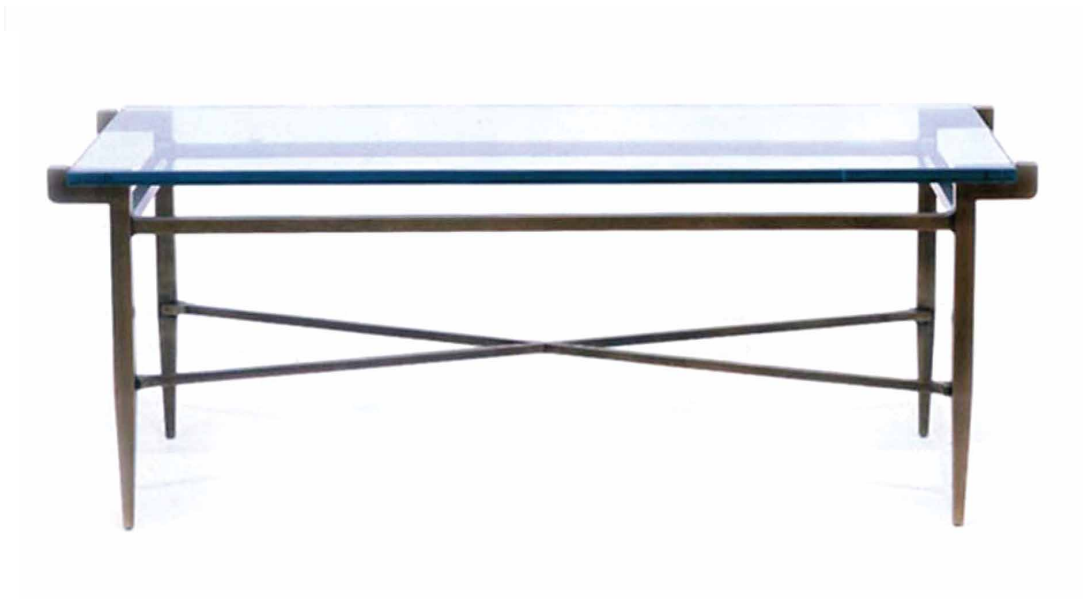

## CAROLE GRATALE INCORPORATED

# 4044 Valentine Coffee Table  
Size: 46"W x 20"D x 18"H  
Oil Rubbed Bronze/ 3/4" Glass Top

[www.carolegratale.com](http://www.carolegratale.com)

phone: 212-230-1755

fax: 212-230-1324