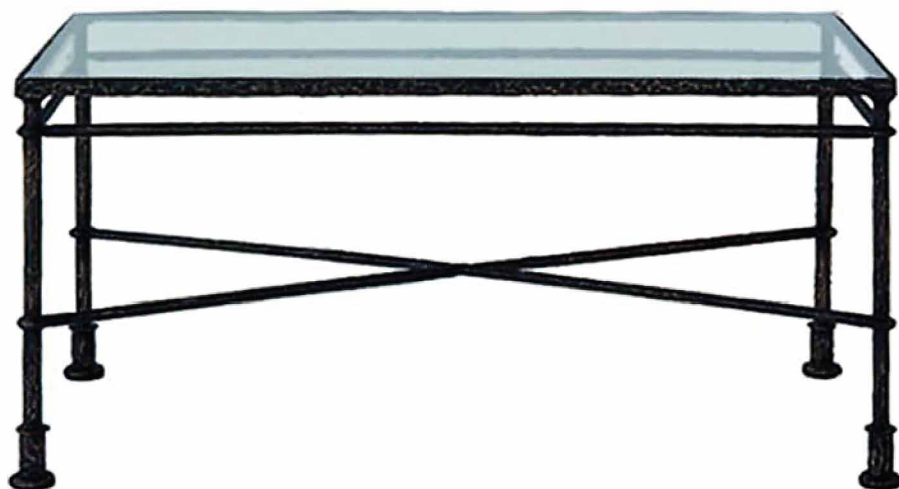

CAROLE GRATALE INCORPORATED

0200 Giacometti Inspired Picasso Table

Size: 38"W x 20"D x 18"H

Patinated Bronze/ Inset Glass Top

www.carolegratale.com

phone: 212-230-1755

fax: 212-230-1324